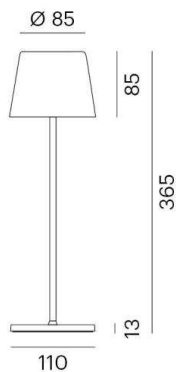

**AESTA**

**100-50009500**

AESTA ACCU T TABLE LUMINAIRE white, similar to RAL 9016, beam 100°, light output direct, 4400mA battery, dimmable Touch Dim, cable charging cable 1500mm, IP65 max. 6h autonomous operation

**DRAWING**

**LIGHT DISTRIBUTION CURVE**

**TECHNICAL DETAILS**

System perform. [W]	2
Bulb type	LED
Luminous flux [lm]	150
Colour temp. [K]	3000K
CRI	>80
Converter	4400mA battery
Dimming	Touch Dim
Light output	direct
Beam angle [°]	100°
Voltage [V]	3,7 VDC
Height [mm]	365
Diameter [mm]	110
IP protection class	IP65
Voltage class	protection cl. III
Shock resistance	IK06
Net weight [kg]	0,88
Color lamp	white
RAL	9016
Electric wire	charging cable 1500mm
EAN-Number	9010506217018
Lifetime [h]	25 000