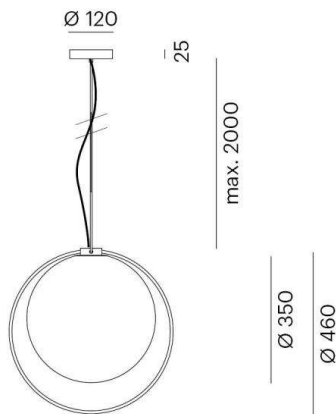

TYCHO PD

318-10008md0

TYCHO PD SUSPENSION made of satined glass, satined white, decor brushed brass, satined white, light output direct, adapter/ceiling base brushed brass, IP20 cable lenght 2000mm

DRAWING

TECHNICAL DETAILS

Bulb type	AGL A60 9W
No.of bulb holders	1X
Socket	E27
Light output	direct
Voltage [V]	220-240V 50/60Hz
Material	satined glass
Diameter [mm]	460
IP protection class	IP20
Color lamp	satined white
Glass color	satined white
Color adapter/ceiling base	brushed brass
Colour decor	brushed brass
EAN-Number	9010506149036

LIGHT DISTRIBUTION CURVE

The values are rated values. Power and luminous flux are initially subject to a tolerance of +/- 10%. Colour temperature tolerance: +/- 150 K. The values apply to an ambient temperature of 25°C unless otherwise specified.