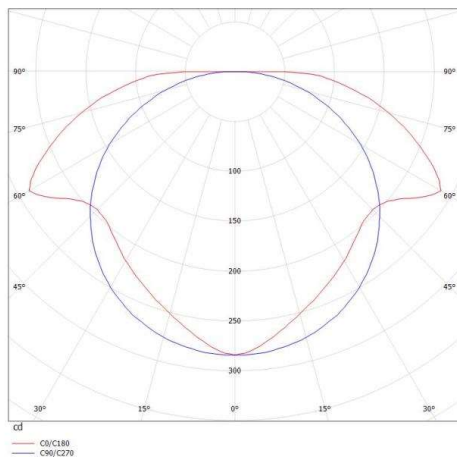

FORO LONG

341-40013550

FORO LONG W SURFACE MOUNTED WALL LUMINAIRE made of aluminium, white, similar to RAL 9003, light output direct / indirect, with converter, dimmable not dimmable, IP20

DRAWING

TECHNICAL DETAILS

System perform. [W]	17
Bulb type	LED
Luminous flux [lm]	1180
Colour temp. [K]	2700K
CRI	>90
Converter	with converter
Dimming	nicht dimmbar
Light output	direct / indirect
Voltage [V]	220-240V 50/60Hz
Material	aluminium

Length [mm]	300
Width [mm]	70
Height [mm]	100
IP protection class	IP20
Voltage class	protection cl. I
Net weight [kg]	10,40

LIGHT DISTRIBUTION CURVE

Color lamp	white
RAL	9003
EAN-Number	9010506265415
Lifetime [h]	25 000