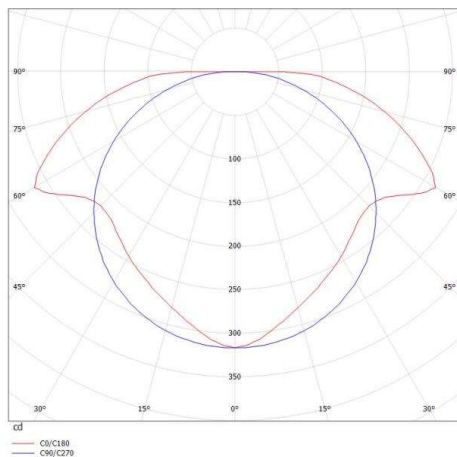

**DRAWING**

**TECHNICAL DETAILS**

System perform. [W]	17
Bulb type	LED
Luminous flux [lm]	1180
Colour temp. [K]	3000K
CRI	>90
Converter	with converter
Dimming	nicht dimmbar
Light output	direct / indirect
Voltage [V]	220-240V 50/60Hz
Material	aluminium

Length [mm]	300
Width [mm]	70
Height [mm]	100
IP protection class	IP20
Voltage class	protection cl. I
Net weight [kg]	1,30

**LIGHT DISTRIBUTION CURVE**

The values are rated values. Power and luminous flux are initially subject to a tolerance of +/- 10%. Colour temperature tolerance: +/- 150 K. The values apply to an ambient temperature of 25°C unless otherwise specified.