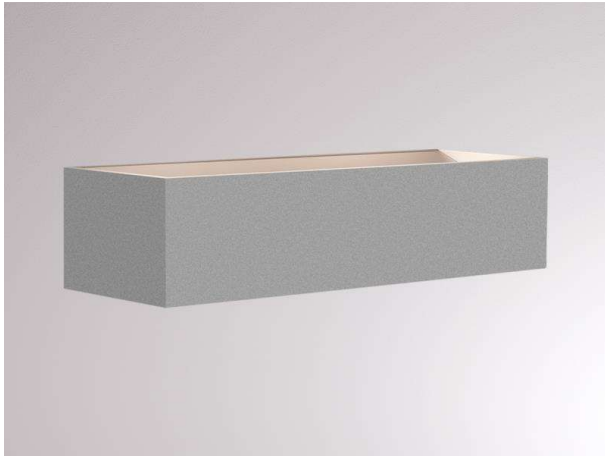

**FORO LONG**

**341-40019440**

FORO LONG W SURFACE MOUNTED WALL LUMINAIRE made of aluminium, silver matt, similar to RAL 9006, light output direct / indirect, with converter, dimmable not dimmable, IP20

**DRAWING**

**TECHNICAL DETAILS**

System perform. [W]	17
Bulb type	LED
Luminous flux [lm]	1180
Colour temp. [K]	3000K
CRI	>90
Converter	with converter
Dimming	nicht dimmbar
Light output	direct / indirect
Voltage [V]	220-240V 50/60Hz
Material	aluminium

Length [mm]	300
Width [mm]	70
Height [mm]	100
IP protection class	IP20
Voltage class	protection cl. I
Net weight [kg]	1,30

**LIGHT DISTRIBUTION CURVE**

The values are rated values. Power and luminous flux are initially subject to a tolerance of +/- 10%. Colour temperature tolerance: +/- 150 K. The values apply to an ambient temperature of 25°C unless otherwise specified.