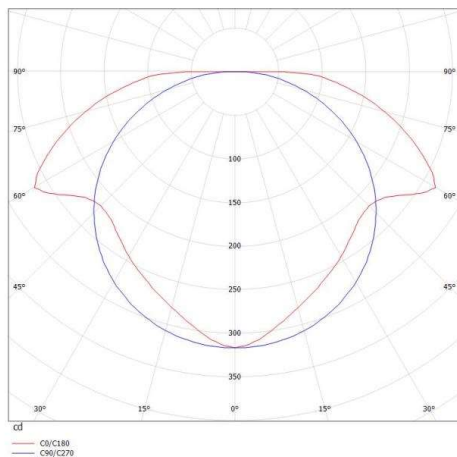

FORO LONG

341-40019550

FORO LONG W SURFACE MOUNTED WALL LUMINAIRE made of aluminium, white, similar to RAL 9003, light output direct / indirect, with converter, dimmable not dimmable, IP20

DRAWING

TECHNICAL DETAILS

System perform. [W]	10
Bulb type	LED
Luminous flux [lm]	1180
Colour temp. [K]	3000K
CRI	>90
Converter	with converter
Dimming	nicht dimmbar
Light output	direct / indirect
Voltage [V]	220-240V 50/60Hz
Material	aluminium

Length [mm]	300
Width [mm]	70
Height [mm]	100
IP protection class	IP20
Voltage class	protection cl. I
Net weight [kg]	1,30

LIGHT DISTRIBUTION CURVE

The values are rated values. Power and luminous flux are initially subject to a tolerance of +/- 10%. Colour temperature tolerance: +/- 150 K. The values apply to an ambient temperature of 25°C unless otherwise specified.