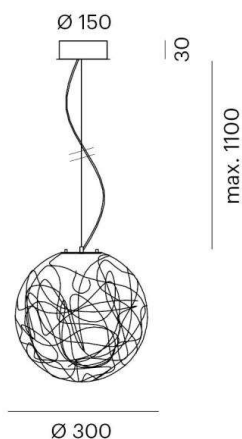

**DIOVIS S****381-10038m00**

DIOVIS S PD SUSPENSION made of synthetic, satined white, light output direct, IP20

**DRAWING****TECHNICAL DETAILS**

Bulb type	AGL A60 9W
No.of bulb holders	1X
Socket	E27
Light output	direct
Voltage [V]	220-240V 50/60Hz
Material	synthetic
Length [mm]	1400
Diameter [mm]	300
IP protection class	IP20
Net weight [kg]	1,10
Color lamp	satined white
EAN-Number	9010506131642
Lifetime [h]	25 000

**LIGHT DISTRIBUTION CURVE**

The values are rated values. Power and luminous flux are initially subject to a tolerance of +/- 10%. Colour temperature tolerance: +/- 150 K.  
The values apply to an ambient temperature of 25°C unless otherwise specified.