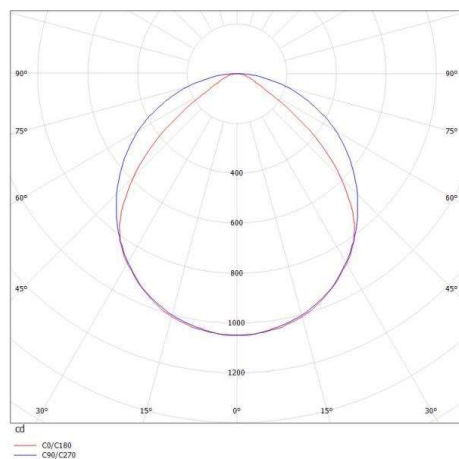

UTO

472-10009200

UTO PD SUSPENSION made of aluminium, terra, light output direct, with converter, dimmable not dimmable, adapter/ceiling base terra, pendant length 2000mm, IP20

DRAWING

TECHNICAL DETAILS

System perform. [W]	32
Bulb type	LED
Luminous flux [lm]	2550
Colour temp. [K]	3000K
CRI	>90
Converter	with converter
Dimming	nicht dimmbar
Light output	direct
Voltage [V]	220-240V 50/60Hz
Material	aluminium

Length [mm]	1200
Width [mm]	60
Height [mm]	40
Pendant length [mm]	2000
IP protection class	IP20
Voltage class	protection cl. I
Net weight [kg]	3,90

LIGHT DISTRIBUTION CURVE

Color lamp	terra
Color adapter/ceiling base	terra
EAN-Number	9010506127713
Lifetime [h]	25 000

The values are rated values. Power and luminous flux are initially subject to a tolerance of +/- 10%. Colour temperature tolerance: +/- 150 K. The values apply to an ambient temperature of 25°C unless otherwise specified.