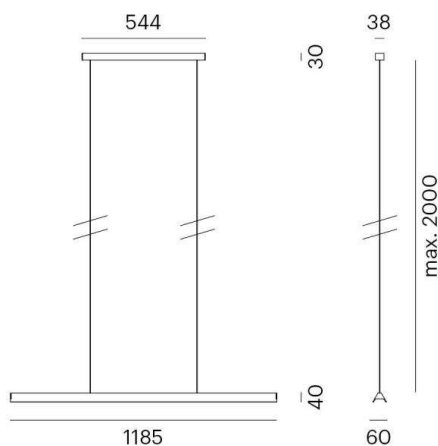

UTO

472-10009200

UTO PD SUSPENSION made of aluminium, terra, light output direct, with converter, dimmable not dimmable, adapter/ceiling base terra, pendant length 2000mm, IP20

DRAWING

TECHNICAL DETAILS

System perform. [W]	32
Bulb type	LED
Luminous flux [lm]	2550
Colour temp. [K]	3000K
CRI	>90
Converter	with converter
Dimming	nicht dimmbar
Light output	direct
Voltage [V]	220-240V 50/60Hz
Material	aluminium

Length [mm]	1200
Width [mm]	60
Height [mm]	40
Pendant length [mm]	2000
IP protection class	IP20
Voltage class	protection cl. I
Net weight [kg]	3,90

LIGHT DISTRIBUTION CURVE

Color lamp	terra
Color adapter/ceiling base	terra
EAN-Number	9010506127713
Lifetime [h]	25 000

The values are rated values. Power and luminous flux are initially subject to a tolerance of +/- 10%. Colour temperature tolerance: +/- 150 K. The values apply to an ambient temperature of 25°C unless otherwise specified.