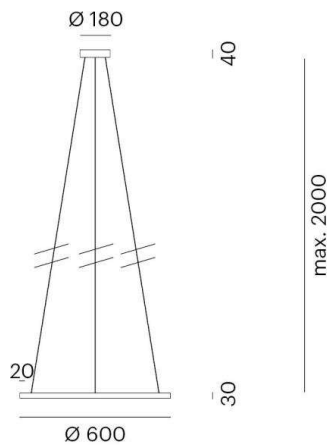

PERFORA M

472-10019200

PERFORA M PD SUSPENSION made of aluminium, terra, light output direct, with converter, dimmable not dimmable, cable grey, steel, adapter/ceiling base terra, IP20 cable lenght 2000mm

DRAWING

TECHNICAL DETAILS

System perform. [W]	34
Bulb type	LED
Luminous flux [lm]	1200
Colour temp. [K]	3000K
CRI	>90
Converter	with converter
Dimming	nicht dimmbar
Light output	direct
Voltage [V]	220-240V 50/60Hz
Material	aluminium
Height [mm]	30
Diameter [mm]	600
IP protection class	IP20
Voltage class	protection cl. I
Net weight [kg]	2,50
Color lamp	terra
Color adapter/ceiling base	terra
Electric wire	grey, steel
EAN-Number	9010506127799
Lifetime [h]	25 000

LIGHT DISTRIBUTION CURVE

The values are rated values. Power and luminous flux are initially subject to a tolerance of +/- 10%. Colour temperature tolerance: +/- 150 K. The values apply to an ambient temperature of 25°C unless otherwise specified.