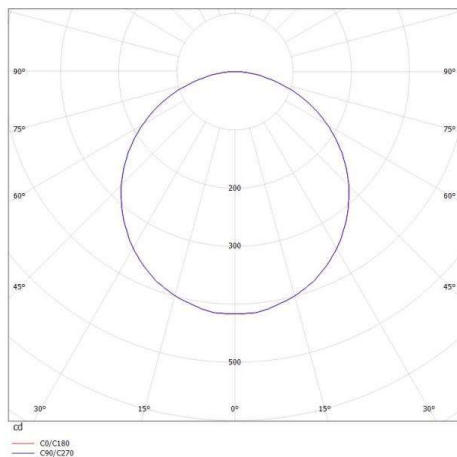

PERFORA M

472-10019200

PERFORA M PD SUSPENSION made of aluminium, terra, light output direct, with converter, dimmable not dimmable, cable grey, steel, adapter/ceiling base terra, IP20 cable lenght 2000mm

DRAWING

TECHNICAL DETAILS

System perform. [W]	34
Bulb type	LED
Luminous flux [lm]	1200
Colour temp. [K]	3000K
CRI	>90
Converter	with converter
Dimming	nicht dimmbar
Light output	direct
Voltage [V]	220-240V 50/60Hz
Material	aluminium
Height [mm]	30
Diameter [mm]	600
IP protection class	IP20
Voltage class	protection cl. I
Net weight [kg]	2,50
Color lamp	terra
Color adapter/ceiling base	terra
Electric wire	grey, steel
EAN-Number	9010506127799
Lifetime [h]	25 000

LIGHT DISTRIBUTION CURVE

The values are rated values. Power and luminous flux are initially subject to a tolerance of +/- 10%. Colour temperature tolerance: +/- 150 K. The values apply to an ambient temperature of 25°C unless otherwise specified.