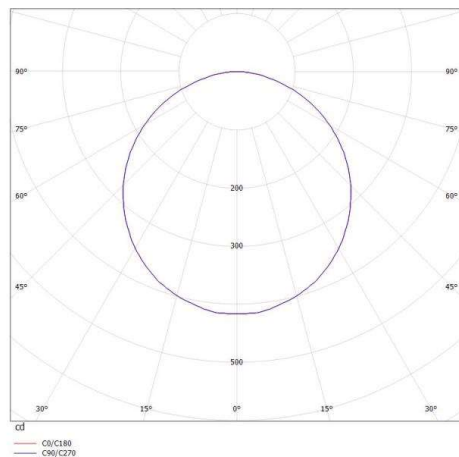

DRAWING

TECHNICAL DETAILS

System perform. [W]	34
Bulb type	LED
Luminous flux [lm]	1200
Colour temp. [K]	3000K
CRI	>90
Converter	with converter
Dimming	nicht dimmbar
Light output	direct
Voltage [V]	220-240V 50/60Hz
Material	aluminium

Height [mm]	30
Diameter [mm]	600
IP protection class	IP20
Voltage class	protection cl. I
Net weight [kg]	3,40

LIGHT DISTRIBUTION CURVE

Color lamp	white
RAL	9003
Color adapter/ceiling base	white
Electric wire	grey, steel
EAN-Number	9010506127768
Lifetime [h]	25 000