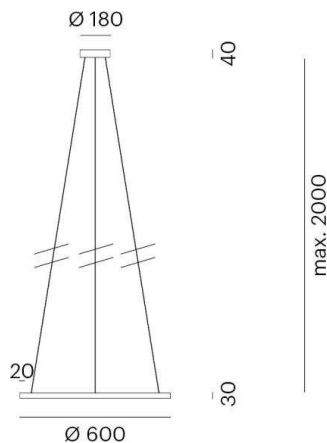

PERFORA M

472-10019500

PERFORA M PD SUSPENSION made of aluminium, white, similar to RAL 9003, light output direct, with converter, dimmable not dimmable, cable grey, steel, adapter/ceiling base white, IP20 cable length 2000mm

DRAWING

TECHNICAL DETAILS

System perform. [W]	34
Bulb type	LED
Luminous flux [lm]	1200
Colour temp. [K]	3000K
CRI	>90
Converter	with converter
Dimming	nicht dimmbar
Light output	direct
Voltage [V]	220-240V 50/60Hz
Material	aluminium

Height [mm]	30
Diameter [mm]	600
IP protection class	IP20
Voltage class	protection cl. I
Net weight [kg]	3,40

LIGHT DISTRIBUTION CURVE

Color lamp	white
RAL	9003
Color adapter/ceiling base	white
Electric wire	grey, steel
EAN-Number	9010506127768
Lifetime [h]	25 000