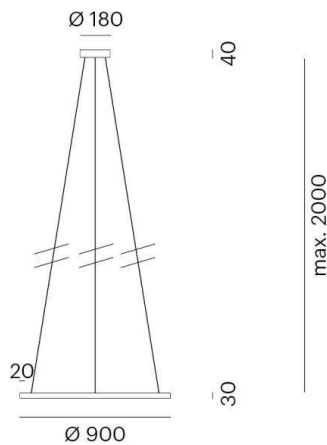

PERFORA L

472-10029200

PERFORA L PD SUSPENSION made of aluminium, terra, light output direct, with converter, dimmable not dimmable, cable grey, steel, adapter/ceiling base terra, IP20 cable lenght 2000mm

DRAWING

TECHNICAL DETAILS

System perform. [W]	64
Bulb type	LED
Luminous flux [lm]	2850
Colour temp. [K]	3000K
CRI	>90
Converter	with converter
Dimming	nicht dimmbar
Light output	direct
Voltage [V]	220-240V 50/60Hz
Material	aluminium
Height [mm]	30
Diameter [mm]	900
IP protection class	IP20
Voltage class	protection cl. I
Net weight [kg]	6,00
Color lamp	terra
Color adapter/ceiling base	terra
Electric wire	grey, steel
EAN-Number	9010506127836
Lifetime [h]	25 000

LIGHT DISTRIBUTION CURVE

The values are rated values. Power and luminous flux are initially subject to a tolerance of +/- 10%. Colour temperature tolerance: +/- 150 K. The values apply to an ambient temperature of 25°C unless otherwise specified.