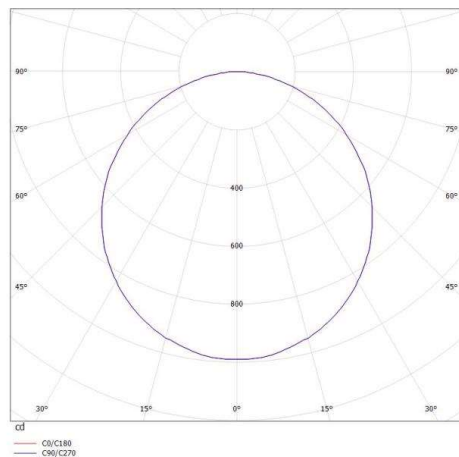

PERFORA L

472-10029200

PERFORA L PD SUSPENSION made of aluminium, terra, light output direct, with converter, dimmable not dimmable, cable grey, steel, adapter/ceiling base terra, IP20 cable lenght 2000mm

DRAWING

TECHNICAL DETAILS

System perform. [W]	64
Bulb type	LED
Luminous flux [lm]	2850
Colour temp. [K]	3000K
CRI	>90
Converter	with converter
Dimming	nicht dimmbar
Light output	direct
Voltage [V]	220-240V 50/60Hz
Material	aluminium
Height [mm]	30
Diameter [mm]	900
IP protection class	IP20
Voltage class	protection cl. I
Net weight [kg]	6,00
Color lamp	terra
Color adapter/ceiling base	terra
Electric wire	grey, steel
EAN-Number	9010506127836
Lifetime [h]	25 000

LIGHT DISTRIBUTION CURVE

The values are rated values. Power and luminous flux are initially subject to a tolerance of +/- 10%. Colour temperature tolerance: +/- 150 K. The values apply to an ambient temperature of 25°C unless otherwise specified.