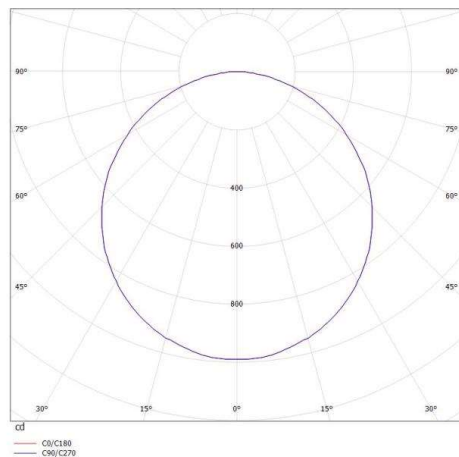

**PERFORA L**

**472-10029500**

PERFORA L PD SUSPENSION made of aluminium, white, similar to RAL 9003, light output direct, with converter, dimmable not dimmable, cable grey, steel, adapter/ceiling base white, IP20 cable lenght 2000mm

**DRAWING**

**TECHNICAL DETAILS**

System perform. [W]	64
Bulb type	LED
Luminous flux [lm]	2850
Colour temp. [K]	3000K
CRI	>90
Converter	with converter
Dimming	nicht dimmbar
Light output	direct
Voltage [V]	220-240V 50/60Hz
Material	aluminium
Height [mm]	30
Diameter [mm]	900
IP protection class	IP20
Voltage class	protection cl. I
Net weight [kg]	6,00
Color lamp	white
RAL	9003
Color adapter/ceiling base	white
Electric wire	grey, steel
EAN-Number	9010506127812
Lifetime [h]	25 000

**LIGHT DISTRIBUTION CURVE**

The values are rated values. Power and luminous flux are initially subject to a tolerance of +/- 10%. Colour temperature tolerance: +/- 150 K. The values apply to an ambient temperature of 25°C unless otherwise specified.