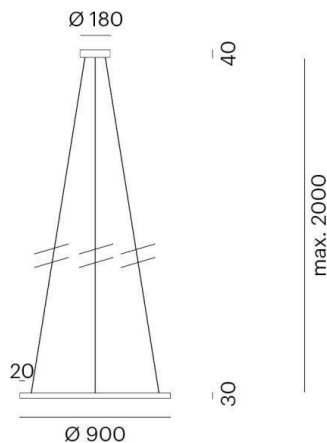

**PERFORA L**

**472-10029500**

PERFORA L PD SUSPENSION made of aluminium, white, similar to RAL 9003, light output direct, with converter, dimmable not dimmable, cable grey, steel, adapter/ceiling base white, IP20 cable lenght 2000mm

**DRAWING**

**TECHNICAL DETAILS**

System perform. [W]	64
Bulb type	LED
Luminous flux [lm]	2850
Colour temp. [K]	3000K
CRI	>90
Converter	with converter
Dimming	nicht dimmbar
Light output	direct
Voltage [V]	220-240V 50/60Hz
Material	aluminium
Height [mm]	30
Diameter [mm]	900
IP protection class	IP20
Voltage class	protection cl. I
Net weight [kg]	6,00
Color lamp	white
RAL	9003
Color adapter/ceiling base	white
Electric wire	grey, steel
EAN-Number	9010506127812
Lifetime [h]	25 000

**LIGHT DISTRIBUTION CURVE**

The values are rated values. Power and luminous flux are initially subject to a tolerance of +/- 10%. Colour temperature tolerance: +/- 150 K. The values apply to an ambient temperature of 25°C unless otherwise specified.