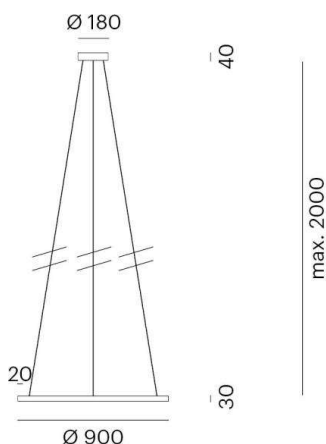

**PERFORA L**

**472-10029600**

PERFORA L PD SUSPENSION made of aluminium, black, similar to RAL 9005, light output direct, with converter, dimmable not dimmable, cable grey, steel, adapter/ceiling base black, IP20 cable lenght 2000mm

**DRAWING**

**TECHNICAL DETAILS**

System perform. [W]	64
Bulb type	LED
Luminous flux [lm]	2850
Colour temp. [K]	3000K
CRI	>90
Converter	with converter
Dimming	nicht dimmbar
Light output	direct
Voltage [V]	220-240V 50/60Hz
Material	aluminium
Height [mm]	30
Diameter [mm]	900
IP protection class	IP20
Voltage class	protection cl. I
Net weight [kg]	5,00
Color lamp	black
RAL	9005
Color adapter/ceiling base	black
Electric wire	grey, steel
EAN-Number	9010506127829
Lifetime [h]	25 000

**LIGHT DISTRIBUTION CURVE**

The values are rated values. Power and luminous flux are initially subject to a tolerance of +/- 10%. Colour temperature tolerance: +/- 150 K. The values apply to an ambient temperature of 25°C unless otherwise specified.