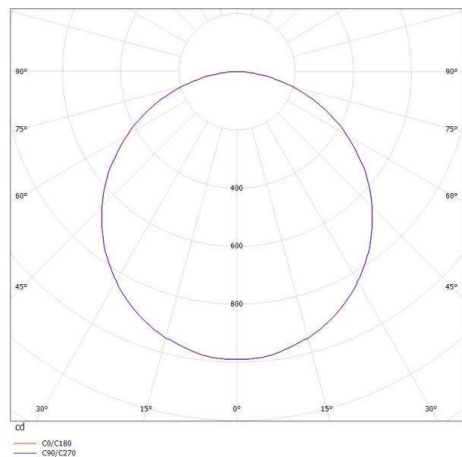

**PERFORA L**

**472-10029600**

PERFORA L PD SUSPENSION made of aluminium, black, similar to RAL 9005, light output direct, with converter, dimmable not dimmable, cable grey, steel, adapter/ceiling base black, IP20 cable lenght 2000mm

**DRAWING**

**TECHNICAL DETAILS**

System perform. [W]	64
Bulb type	LED
Luminous flux [lm]	2850
Colour temp. [K]	3000K
CRI	>90
Converter	with converter
Dimming	nicht dimmbar
Light output	direct
Voltage [V]	220-240V 50/60Hz
Material	aluminium
Height [mm]	30
Diameter [mm]	900
IP protection class	IP20
Voltage class	protection cl. I
Net weight [kg]	5,00
Color lamp	black
RAL	9005
Color adapter/ceiling base	black
Electric wire	grey, steel
EAN-Number	9010506127829
Lifetime [h]	25 000

**LIGHT DISTRIBUTION CURVE**

The values are rated values. Power and luminous flux are initially subject to a tolerance of +/- 10%. Colour temperature tolerance: +/- 150 K. The values apply to an ambient temperature of 25°C unless otherwise specified.