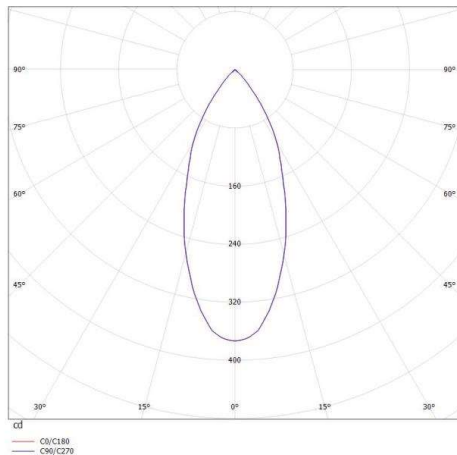

TURN 4

472-20059200

TURN 4 SD SURFACE MOUNTED CEILING LUMINAIRE made of aluminium, terra, beam 40°, light output direct, tilting 350°, dimmable not dimmable, IP20

DRAWING

TECHNICAL DETAILS

System perform. [W]	4
Bulb type	AC LED
Luminous flux [lm]	240
Colour temp. [K]	3000K
CRI	>90
Dimming	nicht dimmbar
Light output	direct
Beam angle [°]	40°
Voltage [V]	220-240V 50/60Hz
Material	aluminium
Height [mm]	125
Diameter [mm]	50
IP protection class	IP20
Voltage class	protection cl. I
Net weight [kg]	0,33
Color lamp	terra
EAN-Number	9010506127355
Lifetime [h]	25 000

LIGHT DISTRIBUTION CURVE

The values are rated values. Power and luminous flux are initially subject to a tolerance of +/- 10%. Colour temperature tolerance: +/- 150 K. The values apply to an ambient temperature of 25°C unless otherwise specified.