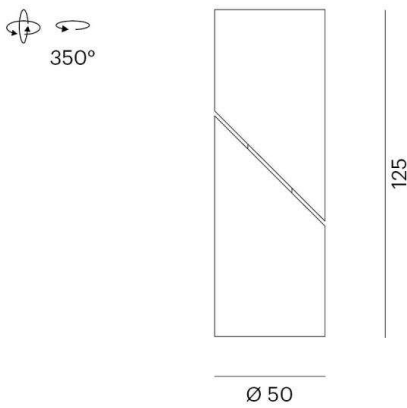

TURN 4

472-20059200

TURN 4 SD SURFACE MOUNTED CEILING LUMINAIRE made of aluminium, terra, beam 40°, light output direct, tilting 350°, dimmable not dimmable, IP20

DRAWING

TECHNICAL DETAILS

System perform. [W]	4
Bulb type	AC LED
Luminous flux [lm]	240
Colour temp. [K]	3000K
CRI	>90
Dimming	nicht dimmbar
Light output	direct
Beam angle [°]	40°
Voltage [V]	220-240V 50/60Hz
Material	aluminium
Height [mm]	125
Diameter [mm]	50
IP protection class	IP20
Voltage class	protection cl. I
Net weight [kg]	0,33
Color lamp	terra
EAN-Number	9010506127355
Lifetime [h]	25 000

LIGHT DISTRIBUTION CURVE

The values are rated values. Power and luminous flux are initially subject to a tolerance of +/- 10%. Colour temperature tolerance: +/- 150 K. The values apply to an ambient temperature of 25°C unless otherwise specified.