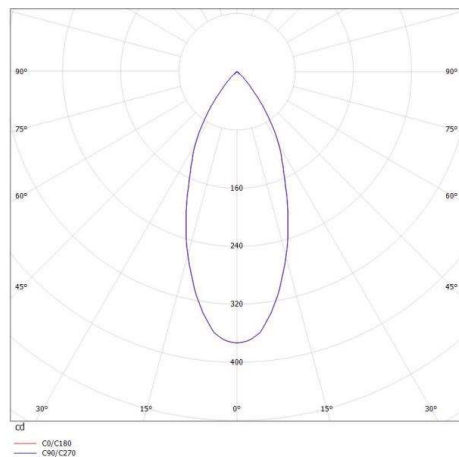

TURN 4

472-20059500

TURN 4 SD SURFACE MOUNTED CEILING LUMINAIRE made of aluminium, white, similar to RAL 9003, beam 40°, light output direct, tilting 350°, dimmable not dimmable, IP20

DRAWING

TECHNICAL DETAILS

System perform. [W]	4
Bulb type	AC LED
Luminous flux [lm]	240
Colour temp. [K]	3000K
CRI	>90
Dimming	nicht dimmbar
Light output	direct
Beam angle [°]	40°
Voltage [V]	220-240V 50/60Hz
Material	aluminium
Height [mm]	125
Diameter [mm]	50
IP protection class	IP20
Voltage class	protection cl. I
Net weight [kg]	0,33
Color lamp	white
RAL	9003
EAN-Number	9010506127324
Lifetime [h]	25 000

LIGHT DISTRIBUTION CURVE

The values are rated values. Power and luminous flux are initially subject to a tolerance of +/- 10%. Colour temperature tolerance: +/- 150 K. The values apply to an ambient temperature of 25°C unless otherwise specified.