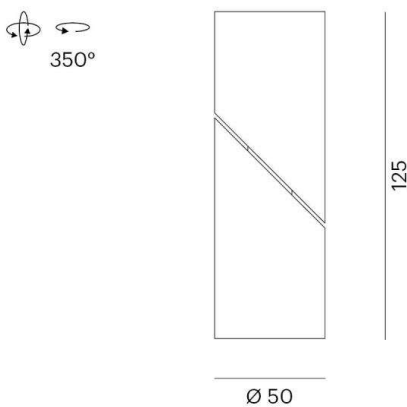

TURN 4

472-20059500

TURN 4 SD SURFACE MOUNTED CEILING LUMINAIRE made of aluminium, white, similar to RAL 9003, beam 40°, light output direct, tilting 350°, dimmable not dimmable, IP20

DRAWING

TECHNICAL DETAILS

System perform. [W]	4
Bulb type	AC LED
Luminous flux [lm]	240
Colour temp. [K]	3000K
CRI	>90
Dimming	nicht dimmbar
Light output	direct
Beam angle [°]	40°
Voltage [V]	220-240V 50/60Hz
Material	aluminium
Height [mm]	125
Diameter [mm]	50
IP protection class	IP20
Voltage class	protection cl. I
Net weight [kg]	0,33
Color lamp	white
RAL	9003
EAN-Number	9010506127324
Lifetime [h]	25 000

LIGHT DISTRIBUTION CURVE

The values are rated values. Power and luminous flux are initially subject to a tolerance of +/- 10%. Colour temperature tolerance: +/- 150 K. The values apply to an ambient temperature of 25°C unless otherwise specified.