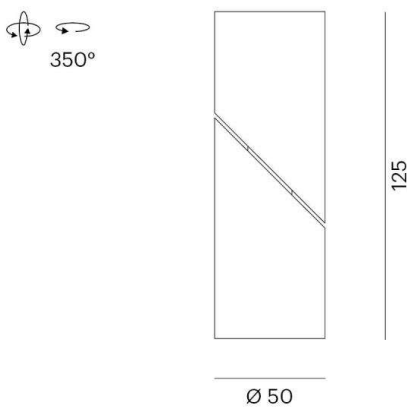

**TURN 4**

**472-20059600**

TURN 4 SD SURFACE MOUNTED CEILING LUMINAIRE made of aluminium, black, similar to RAL 9005, beam 40°, light output direct, tilting 350°, dimmable not dimmable, IP20

**DRAWING**

**TECHNICAL DETAILS**

System perform. [W]	4
Bulb type	AC LED
Luminous flux [lm]	240
Colour temp. [K]	3000K
CRI	>90
Dimming	nicht dimmbar
Light output	direct
Beam angle [°]	40°
Voltage [V]	220-240V 50/60Hz
Material	aluminium
Height [mm]	125
Diameter [mm]	50
IP protection class	IP20
Voltage class	protection cl. I
Net weight [kg]	0,33
Color lamp	black
RAL	9005
EAN-Number	9010506149319
Lifetime [h]	25 000

**LIGHT DISTRIBUTION CURVE**

The values are rated values. Power and luminous flux are initially subject to a tolerance of +/- 10%. Colour temperature tolerance: +/- 150 K. The values apply to an ambient temperature of 25°C unless otherwise specified.