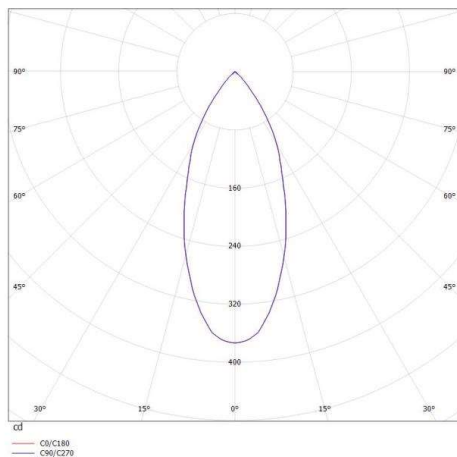

**TURN 4**

**472-20059600**

TURN 4 SD SURFACE MOUNTED CEILING LUMINAIRE made of aluminium, black, similar to RAL 9005, beam 40°, light output direct, tilting 350°, dimmable not dimmable, IP20

**DRAWING**

**TECHNICAL DETAILS**

System perform. [W]	4
Bulb type	AC LED
Luminous flux [lm]	240
Colour temp. [K]	3000K
CRI	>90
Dimming	nicht dimmbar
Light output	direct
Beam angle [°]	40°
Voltage [V]	220-240V 50/60Hz
Material	aluminium
Height [mm]	125
Diameter [mm]	50
IP protection class	IP20
Voltage class	protection cl. I
Net weight [kg]	0,33
Color lamp	black
RAL	9005
EAN-Number	9010506149319
Lifetime [h]	25 000

**LIGHT DISTRIBUTION CURVE**

The values are rated values. Power and luminous flux are initially subject to a tolerance of +/- 10%. Colour temperature tolerance: +/- 150 K. The values apply to an ambient temperature of 25°C unless otherwise specified.