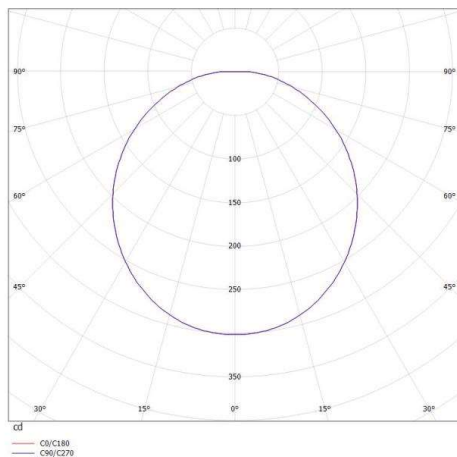

YURA SD

472-20063200

YURA SD SURFACE MOUNTED CEILING LUMINAIRE made of aluminium, terra, light output direct, dimmable not dimmable, IP20

DRAWING

TECHNICAL DETAILS

System perform. [W]	20
Bulb type	AC LED
Luminous flux [lm]	990
Colour temp. [K]	2700K
CRI	>90
Dimming	nicht dimmbar
Light output	direct
Voltage [V]	220-240V 50/60Hz
Material	aluminium
Height [mm]	58
Diameter [mm]	140
IP protection class	IP20
Voltage class	protection cl. I
Net weight [kg]	0,50
Color lamp	terra
EAN-Number	9010506265354
Lifetime [h]	25 000

LIGHT DISTRIBUTION CURVE

The values are rated values. Power and luminous flux are initially subject to a tolerance of +/- 10%. Colour temperature tolerance: +/- 150 K. The values apply to an ambient temperature of 25°C unless otherwise specified.