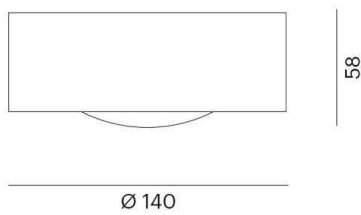

YURA SD

472-20063200

YURA SD SURFACE MOUNTED CEILING LUMINAIRE made of aluminium, terra, light output direct, dimmable not dimmable, IP20

DRAWING

TECHNICAL DETAILS

System perform. [W]	20
Bulb type	AC LED
Luminous flux [lm]	990
Colour temp. [K]	2700K
CRI	>90
Dimming	nicht dimmbar
Light output	direct
Voltage [V]	220-240V 50/60Hz
Material	aluminium
Height [mm]	58
Diameter [mm]	140
IP protection class	IP20
Voltage class	protection cl. I
Net weight [kg]	0,50
Color lamp	terra
EAN-Number	9010506265354
Lifetime [h]	25 000

LIGHT DISTRIBUTION CURVE

The values are rated values. Power and luminous flux are initially subject to a tolerance of +/- 10%. Colour temperature tolerance: +/- 150 K. The values apply to an ambient temperature of 25°C unless otherwise specified.