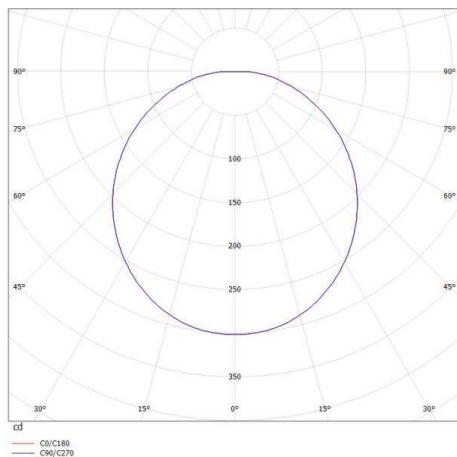

YURA SD

472-20063500

YURA SD SURFACE MOUNTED CEILING LUMINAIRE made of aluminium, white, similar to RAL 9003, light output direct, dimmable not dimmable, IP20

DRAWING

TECHNICAL DETAILS

System perform. [W]	20
Bulb type	AC LED
Luminous flux [lm]	990
Colour temp. [K]	2700K
CRI	>90
Dimming	nicht dimmbar
Light output	direct
Voltage [V]	220-240V 50/60Hz
Material	aluminium
Height [mm]	58
Diameter [mm]	140
IP protection class	IP20
Voltage class	protection cl. I
Net weight [kg]	0,50
Color lamp	white
RAL	9003
EAN-Number	9010506265361
Lifetime [h]	25 000

LIGHT DISTRIBUTION CURVE

The values are rated values. Power and luminous flux are initially subject to a tolerance of +/- 10%. Colour temperature tolerance: +/- 150 K. The values apply to an ambient temperature of 25°C unless otherwise specified.