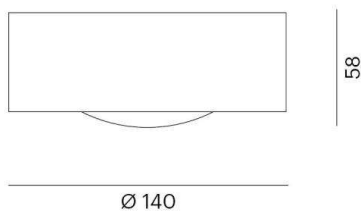

YURA SD

472-20063500

YURA SD SURFACE MOUNTED CEILING LUMINAIRE made of aluminium, white, similar to RAL 9003, light output direct, dimmable not dimmable, IP20

DRAWING

TECHNICAL DETAILS

System perform. [W]	20
Bulb type	AC LED
Luminous flux [lm]	990
Colour temp. [K]	2700K
CRI	>90
Dimming	nicht dimmbar
Light output	direct
Voltage [V]	220-240V 50/60Hz
Material	aluminium
Height [mm]	58
Diameter [mm]	140
IP protection class	IP20
Voltage class	protection cl. I
Net weight [kg]	0,50
Color lamp	white
RAL	9003
EAN-Number	9010506265361
Lifetime [h]	25 000

LIGHT DISTRIBUTION CURVE

The values are rated values. Power and luminous flux are initially subject to a tolerance of +/- 10%. Colour temperature tolerance: +/- 150 K. The values apply to an ambient temperature of 25°C unless otherwise specified.