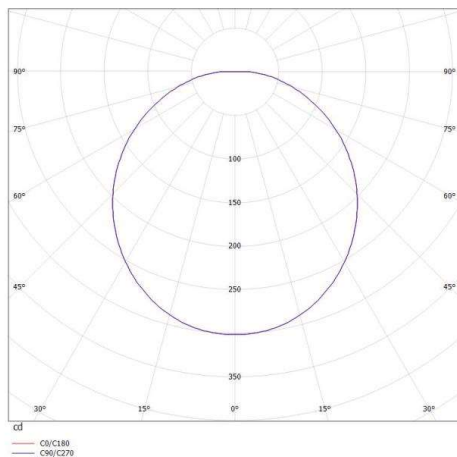

YURA SD

472-20063600

YURA SD SURFACE MOUNTED CEILING LUMINAIRE made of aluminium, black, similar to RAL 9005, light output direct, dimmable not dimmable, IP20

DRAWING

TECHNICAL DETAILS

System perform. [W]	20
Bulb type	AC LED
Luminous flux [lm]	990
Colour temp. [K]	2700K
CRI	>90
Dimming	nicht dimmbar
Light output	direct
Voltage [V]	220-240V 50/60Hz
Material	aluminium
Height [mm]	58
Diameter [mm]	140
IP protection class	IP20
Voltage class	protection cl. I
Net weight [kg]	0,50
Color lamp	black
RAL	9005
EAN-Number	9010506265378
Lifetime [h]	25 000

LIGHT DISTRIBUTION CURVE

The values are rated values. Power and luminous flux are initially subject to a tolerance of +/- 10%. Colour temperature tolerance: +/- 150 K. The values apply to an ambient temperature of 25°C unless otherwise specified.