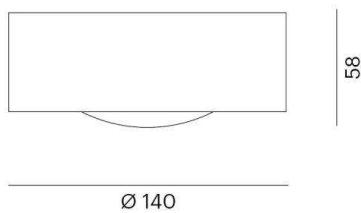

YURA SD

472-20063600

YURA SD SURFACE MOUNTED CEILING LUMINAIRE made of aluminium, black, similar to RAL 9005, light output direct, dimmable not dimmable, IP20

DRAWING

TECHNICAL DETAILS

System perform. [W]	20
Bulb type	AC LED
Luminous flux [lm]	990
Colour temp. [K]	2700K
CRI	>90
Dimming	nicht dimmbar
Light output	direct
Voltage [V]	220-240V 50/60Hz
Material	aluminium
Height [mm]	58
Diameter [mm]	140
IP protection class	IP20
Voltage class	protection cl. I
Net weight [kg]	0,50
Color lamp	black
RAL	9005
EAN-Number	9010506265378
Lifetime [h]	25 000

LIGHT DISTRIBUTION CURVE

The values are rated values. Power and luminous flux are initially subject to a tolerance of +/- 10%. Colour temperature tolerance: +/- 150 K. The values apply to an ambient temperature of 25°C unless otherwise specified.