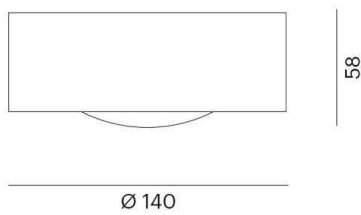

**YURA SD**

**472-20069200**

YURA SD SURFACE MOUNTED CEILING LUMINAIRE made of aluminium, terra, light output direct, dimmable not dimmable, IP20

**DRAWING**

**TECHNICAL DETAILS**

System perform. [W]	20
Bulb type	AC LED
Luminous flux [lm]	990
Colour temp. [K]	3000K
CRI	>90
Dimming	nicht dimmbar
Light output	direct
Voltage [V]	220-240V 50/60Hz
Material	aluminium
Height [mm]	58
Diameter [mm]	140
IP protection class	IP20
Voltage class	protection cl. I
Net weight [kg]	0,50
Color lamp	terra
EAN-Number	9010506149326
Lifetime [h]	25 000

**LIGHT DISTRIBUTION CURVE**

The values are rated values. Power and luminous flux are initially subject to a tolerance of +/- 10%. Colour temperature tolerance: +/- 150 K. The values apply to an ambient temperature of 25°C unless otherwise specified.