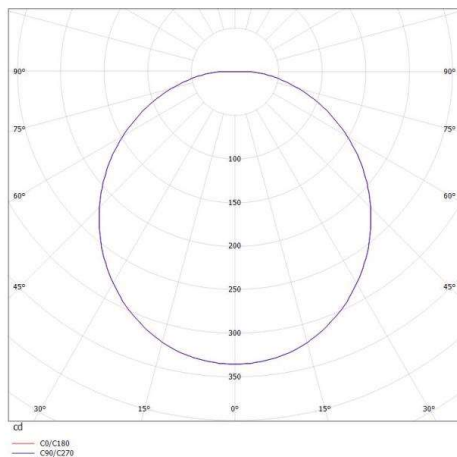

**YURA SD**

**472-20069200**

YURA SD SURFACE MOUNTED CEILING LUMINAIRE made of aluminium, terra, light output direct, dimmable not dimmable, IP20

**DRAWING**

**TECHNICAL DETAILS**

System perform. [W]	20
Bulb type	AC LED
Luminous flux [lm]	990
Colour temp. [K]	3000K
CRI	>90
Dimming	nicht dimmbar
Light output	direct
Voltage [V]	220-240V 50/60Hz
Material	aluminium
Height [mm]	58
Diameter [mm]	140
IP protection class	IP20
Voltage class	protection cl. I
Net weight [kg]	0,50
Color lamp	terra
EAN-Number	9010506149326
Lifetime [h]	25 000

**LIGHT DISTRIBUTION CURVE**

The values are rated values. Power and luminous flux are initially subject to a tolerance of +/- 10%. Colour temperature tolerance: +/- 150 K. The values apply to an ambient temperature of 25°C unless otherwise specified.