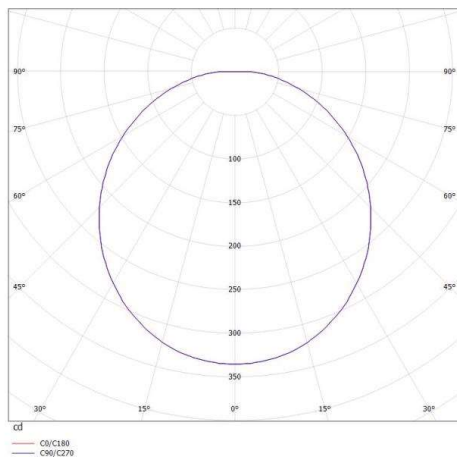

YURA SD

472-20069500

YURA SD SURFACE MOUNTED CEILING LUMINAIRE made of aluminium, white, similar to RAL 9003, light output direct, dimmable not dimmable, IP20

DRAWING

TECHNICAL DETAILS

System perform. [W]	20
Bulb type	AC LED
Luminous flux [lm]	990
Colour temp. [K]	3000K
CRI	>90
Dimming	nicht dimmbar
Light output	direct
Voltage [V]	220-240V 50/60Hz
Material	aluminium
Height [mm]	58
Diameter [mm]	140
IP protection class	IP20
Voltage class	protection cl. I
Net weight [kg]	0,50
Color lamp	white
RAL	9003
EAN-Number	9010506128659
Lifetime [h]	25 000

LIGHT DISTRIBUTION CURVE

The values are rated values. Power and luminous flux are initially subject to a tolerance of +/- 10%. Colour temperature tolerance: +/- 150 K. The values apply to an ambient temperature of 25°C unless otherwise specified.