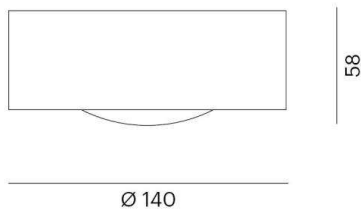

YURA SD

472-20069500

YURA SD SURFACE MOUNTED CEILING LUMINAIRE made of aluminium, white, similar to RAL 9003, light output direct, dimmable not dimmable, IP20

DRAWING

TECHNICAL DETAILS

System perform. [W]	20
Bulb type	AC LED
Luminous flux [lm]	990
Colour temp. [K]	3000K
CRI	>90
Dimming	nicht dimmbar
Light output	direct
Voltage [V]	220-240V 50/60Hz
Material	aluminium
Height [mm]	58
Diameter [mm]	140
IP protection class	IP20
Voltage class	protection cl. I
Net weight [kg]	0,50
Color lamp	white
RAL	9003
EAN-Number	9010506128659
Lifetime [h]	25 000

LIGHT DISTRIBUTION CURVE

The values are rated values. Power and luminous flux are initially subject to a tolerance of +/- 10%. Colour temperature tolerance: +/- 150 K. The values apply to an ambient temperature of 25°C unless otherwise specified.