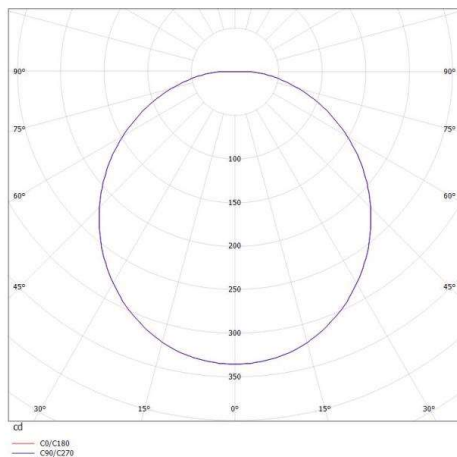

YURA SD

472-20069600

YURA SD SURFACE MOUNTED CEILING LUMINAIRE made of aluminium, black, similar to RAL 9005, light output direct, dimmable not dimmable, IP20

DRAWING

TECHNICAL DETAILS

System perform. [W]	20
Bulb type	AC LED
Luminous flux [lm]	990
Colour temp. [K]	3000K
CRI	>90
Dimming	nicht dimmbar
Light output	direct
Voltage [V]	220-240V 50/60Hz
Material	aluminium
Height [mm]	58
Diameter [mm]	140
IP protection class	IP20
Voltage class	protection cl. I
Net weight [kg]	0,50
Color lamp	black
RAL	9005
EAN-Number	9010506128666
Lifetime [h]	25 000

LIGHT DISTRIBUTION CURVE

The values are rated values. Power and luminous flux are initially subject to a tolerance of +/- 10%. Colour temperature tolerance: +/- 150 K. The values apply to an ambient temperature of 25°C unless otherwise specified.