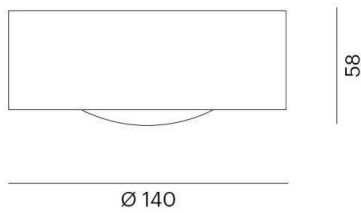

YURA SD

472-20069600

YURA SD SURFACE MOUNTED CEILING LUMINAIRE made of aluminium, black, similar to RAL 9005, light output direct, dimmable not dimmable, IP20

DRAWING

TECHNICAL DETAILS

System perform. [W]	20
Bulb type	AC LED
Luminous flux [lm]	990
Colour temp. [K]	3000K
CRI	>90
Dimming	nicht dimmbar
Light output	direct
Voltage [V]	220-240V 50/60Hz
Material	aluminium
Height [mm]	58
Diameter [mm]	140
IP protection class	IP20
Voltage class	protection cl. I
Net weight [kg]	0,50
Color lamp	black
RAL	9005
EAN-Number	9010506128666
Lifetime [h]	25 000

LIGHT DISTRIBUTION CURVE

The values are rated values. Power and luminous flux are initially subject to a tolerance of +/- 10%. Colour temperature tolerance: +/- 150 K. The values apply to an ambient temperature of 25°C unless otherwise specified.