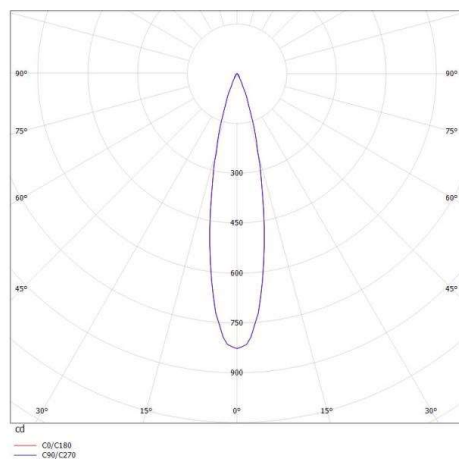

ANIO W

472-40033200

ANIO W SURFACE MOUNTED WALL LUMINAIRE made of aluminium, terra, beam 22°, light output direct, swiveling 90, tilting 350, IP20

DRAWING

TECHNICAL DETAILS

System perform. [W]	3
Bulb type	LED
Luminous flux [lm]	170
Colour temp. [K]	2700K
CRI	>90
Light output	direct
Beam angle [°]	22°
Voltage [V]	220-240V 50/60Hz
Material	aluminium
Length [mm]	63
Width [mm]	40
Height [mm]	110
IP protection class	IP20
Voltage class	protection cl. I
Net weight [kg]	0,43
Color lamp	terra
EAN-Number	9010506265422
Lifetime [h]	25 000

LIGHT DISTRIBUTION CURVE

The values are rated values. Power and luminous flux are initially subject to a tolerance of +/- 10%. Colour temperature tolerance: +/- 150 K. The values apply to an ambient temperature of 25°C unless otherwise specified.