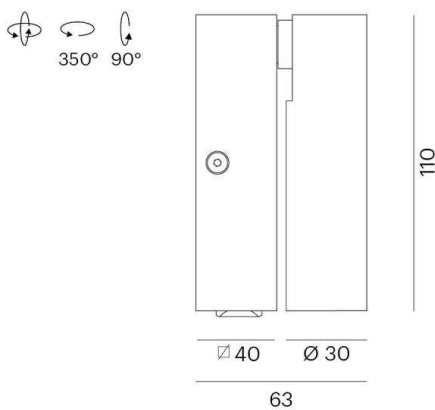

ANIO W

472-40033200

ANIO W SURFACE MOUNTED WALL LUMINAIRE made of aluminium, terra, beam 22°, light output direct, swiveling 90, tilting 350, IP20

DRAWING

TECHNICAL DETAILS

System perform. [W]	3
Bulb type	LED
Luminous flux [lm]	170
Colour temp. [K]	2700K
CRI	>90
Light output	direct
Beam angle [°]	22°
Voltage [V]	220-240V 50/60Hz
Material	aluminium
Length [mm]	63
Width [mm]	40
Height [mm]	110
IP protection class	IP20
Voltage class	protection cl. I
Net weight [kg]	0,43
Color lamp	terra
EAN-Number	9010506265422
Lifetime [h]	25 000

LIGHT DISTRIBUTION CURVE

The values are rated values. Power and luminous flux are initially subject to a tolerance of +/- 10%. Colour temperature tolerance: +/- 150 K. The values apply to an ambient temperature of 25°C unless otherwise specified.