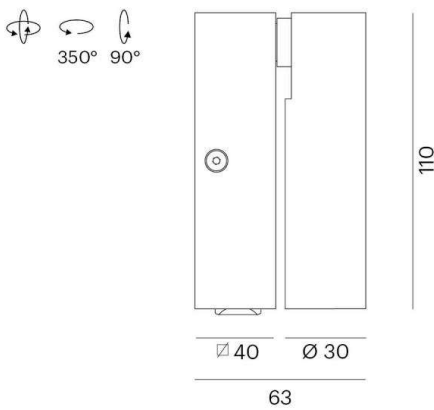

**ANIO W**

**472-40039200**

ANIO W SURFACE MOUNTED WALL LUMINAIRE made of aluminium, terra, beam 22°, light output direct, swiveling 90, tilting 350, IP20

**DRAWING**

**TECHNICAL DETAILS**

System perform. [W]	3
Bulb type	LED
Luminous flux [lm]	170
Colour temp. [K]	3000K
CRI	>90
Light output	direct
Beam angle [°]	22°
Voltage [V]	220-240V 50/60Hz
Material	aluminium
Length [mm]	63
Width [mm]	40
Height [mm]	110
IP protection class	IP20
Voltage class	protection cl. I
Net weight [kg]	0,43
Color lamp	terra
EAN-Number	9010506119466
Lifetime [h]	25 000

**LIGHT DISTRIBUTION CURVE**

The values are rated values. Power and luminous flux are initially subject to a tolerance of +/- 10%. Colour temperature tolerance: +/- 150 K. The values apply to an ambient temperature of 25°C unless otherwise specified.