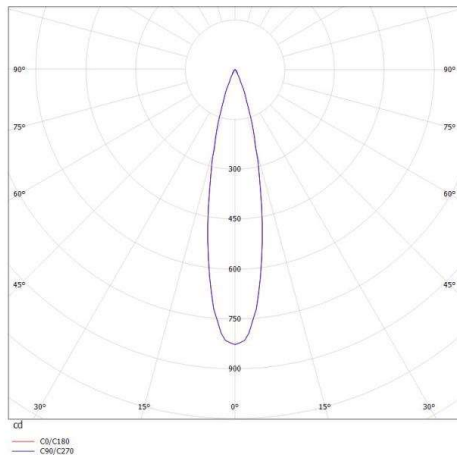

**ANIO W**

**472-40039200**

ANIO W SURFACE MOUNTED WALL LUMINAIRE made of aluminium, terra, beam 22°, light output direct, swiveling 90, tilting 350, IP20

**DRAWING**

**TECHNICAL DETAILS**

System perform. [W]	3
Bulb type	LED
Luminous flux [lm]	170
Colour temp. [K]	3000K
CRI	>90
Light output	direct
Beam angle [°]	22°
Voltage [V]	220-240V 50/60Hz
Material	aluminium
Length [mm]	63
Width [mm]	40
Height [mm]	110
IP protection class	IP20
Voltage class	protection cl. I
Net weight [kg]	0,43
Color lamp	terra
EAN-Number	9010506119466
Lifetime [h]	25 000

**LIGHT DISTRIBUTION CURVE**

The values are rated values. Power and luminous flux are initially subject to a tolerance of +/- 10%. Colour temperature tolerance: +/- 150 K. The values apply to an ambient temperature of 25°C unless otherwise specified.