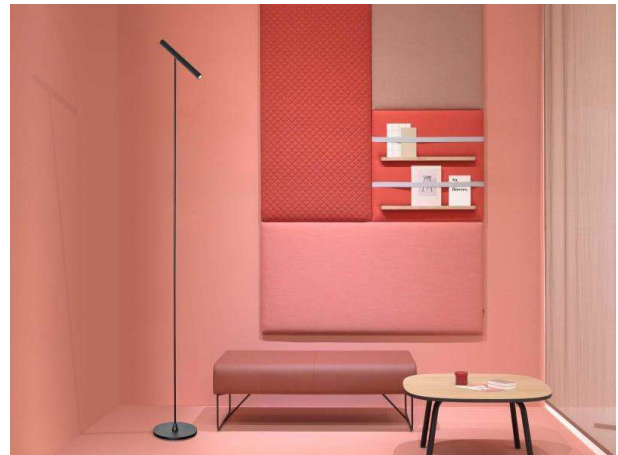

**MEYJO F**

**472-6001920s**

MEYJO F FLOOR LAMP made of aluminium, terra, beam 28°, light output direct, mit Betriebsgerät, dimmable Dimmable sensor, IP20

**DRAWING**

**TECHNICAL DETAILS**

System perform. [W]	9
Bulb type	LED
Luminous flux [lm]	350
Colour temp. [K]	3000K
CRI	>90
Dimming	Sensor dimmbar
Light output	direct
Beam angle [°]	28°
Voltage [V]	220-240V 50/60Hz
Material	aluminium
Length [mm]	250
Height [mm]	1700
Diameter [mm]	25
IP protection class	IP20
Voltage class	protection cl. II
Net weight [kg]	3,70
Color lamp	terra
EAN-Number	9010506198973
Lifetime [h]	25 000