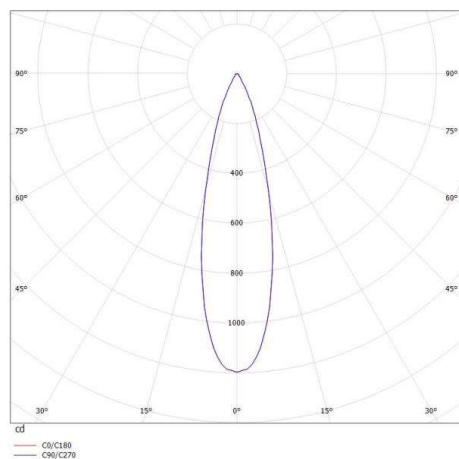

**MEYJO F**

**472-6001920s**

MEYJO F FLOOR LAMP made of aluminium, terra, beam 28°, light output direct, mit Betriebsgerät, dimmable Dimmable sensor, IP20

**DRAWING**

**TECHNICAL DETAILS**

System perform. [W]	9
Bulb type	LED
Luminous flux [lm]	350
Colour temp. [K]	3000K
CRI	>90
Dimming	Sensor dimmbar
Light output	direct
Beam angle [°]	28°
Voltage [V]	220-240V 50/60Hz
Material	aluminium
Length [mm]	250
Height [mm]	1700
Diameter [mm]	25
IP protection class	IP20
Voltage class	protection cl. II
Net weight [kg]	3,70
Color lamp	terra
EAN-Number	9010506198973
Lifetime [h]	25 000

**LIGHT DISTRIBUTION CURVE**

The values are rated values. Power and luminous flux are initially subject to a tolerance of +/- 10%. Colour temperature tolerance: +/- 150 K. The values apply to an ambient temperature of 25°C unless otherwise specified.