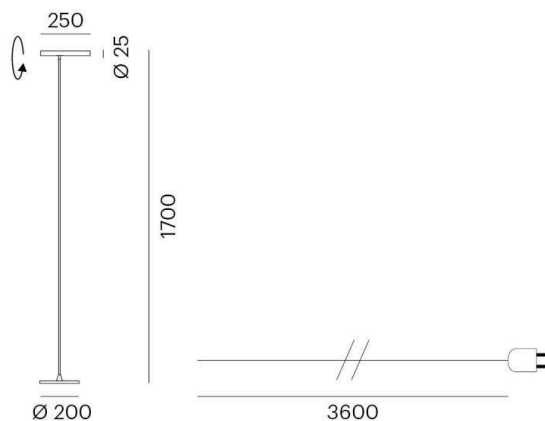

**MEYJO F**

**472-6001920s**

MEYJO F FLOOR LAMP made of aluminium, terra, beam 28°, light output direct, mit Betriebsgerät, dimmable Dimmable sensor, IP20

**DRAWING**

**TECHNICAL DETAILS**

System perform. [W]	9
Bulb type	LED
Luminous flux [lm]	350
Colour temp. [K]	3000K
CRI	>90
Dimming	Sensor dimmbar
Light output	direct
Beam angle [°]	28°
Voltage [V]	220-240V 50/60Hz
Material	aluminium
Length [mm]	250
Height [mm]	1700
Diameter [mm]	25
IP protection class	IP20
Voltage class	protection cl. II
Net weight [kg]	3,70
Color lamp	terra
EAN-Number	9010506198973
Lifetime [h]	25 000

**LIGHT DISTRIBUTION CURVE**

The values are rated values. Power and luminous flux are initially subject to a tolerance of +/- 10%. Colour temperature tolerance: +/- 150 K. The values apply to an ambient temperature of 25°C unless otherwise specified.