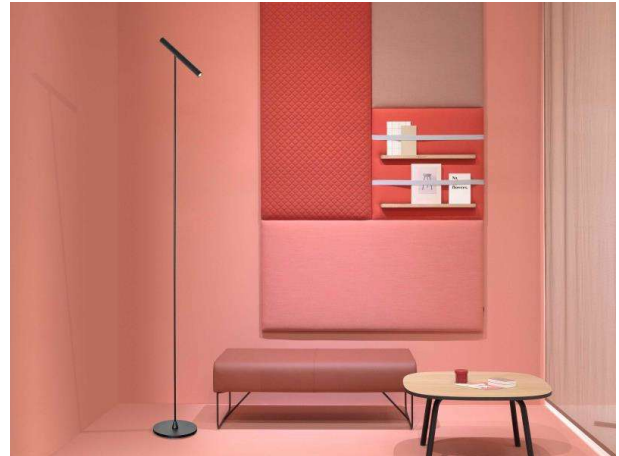

**MEYJO F**

**472-6001950s**

MEYJO F FLOOR LAMP made of aluminium, white, similar to RAL 9003, beam 28°, light output direct, mit Betriebsgerät, dimmable Dimmable sensor, IP20

**DRAWING**

**TECHNICAL DETAILS**

System perform. [W]	9
Bulb type	LED
Luminous flux [lm]	350
Colour temp. [K]	3000K
CRI	>90
Dimming	Sensor dimmbar
Light output	direct
Beam angle [°]	28°
Voltage [V]	220-240V 50/60Hz
Material	aluminium

Length [mm]	250
Height [mm]	1700
Diameter [mm]	25
IP protection class	IP20
Voltage class	protection cl. II
Net weight [kg]	3,70