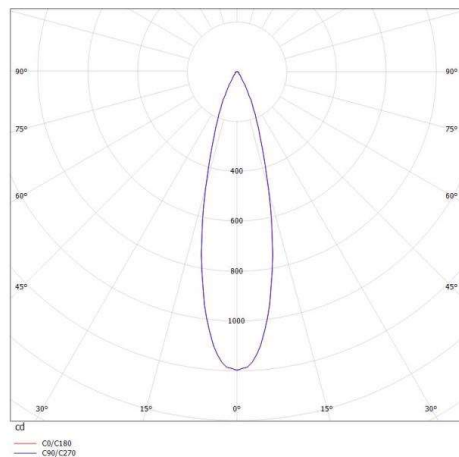

**MEYJO F**

**472-6001950s**

MEYJO F FLOOR LAMP made of aluminium, white, similar to RAL 9003, beam 28°, light output direct, mit Betriebsgerät, dimmable Dimmable sensor, IP20

**DRAWING**

**TECHNICAL DETAILS**

System perform. [W]	9
Bulb type	LED
Luminous flux [lm]	350
Colour temp. [K]	3000K
CRI	>90
Dimming	Sensor dimmbar
Light output	direct
Beam angle [°]	28°
Voltage [V]	220-240V 50/60Hz
Material	aluminium

Length [mm]	250
Height [mm]	1700
Diameter [mm]	25
IP protection class	IP20
Voltage class	protection cl. II
Net weight [kg]	3,70

**LIGHT DISTRIBUTION CURVE**

Color lamp	white
RAL	9003
EAN-Number	9010506198980
Lifetime [h]	25 000

The values are rated values. Power and luminous flux are initially subject to a tolerance of +/- 10%. Colour temperature tolerance: +/- 150 K. The values apply to an ambient temperature of 25°C unless otherwise specified.