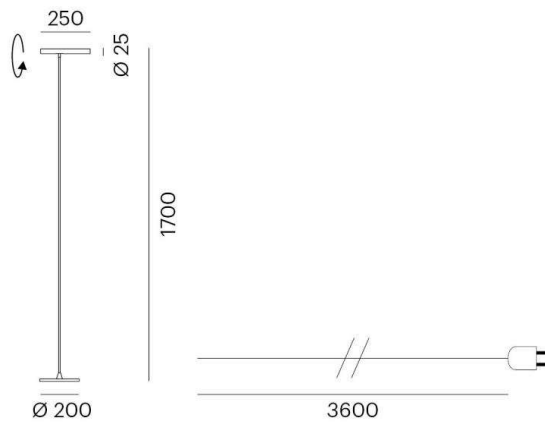

**MEYJO F**

**472-6001950s**

MEYJO F FLOOR LAMP made of aluminium, white, similar to RAL 9003, beam 28°, light output direct, mit Betriebsgerät, dimmable Dimmable sensor, IP20

**DRAWING**

**TECHNICAL DETAILS**

System perform. [W]	9
Bulb type	LED
Luminous flux [lm]	350
Colour temp. [K]	3000K
CRI	>90
Dimming	Sensor dimmbar
Light output	direct
Beam angle [°]	28°
Voltage [V]	220-240V 50/60Hz
Material	aluminium

Length [mm]	250
Height [mm]	1700
Diameter [mm]	25
IP protection class	IP20
Voltage class	protection cl. II
Net weight [kg]	3,70

**LIGHT DISTRIBUTION CURVE**

Color lamp	white
RAL	9003
EAN-Number	9010506198980
Lifetime [h]	25 000

The values are rated values. Power and luminous flux are initially subject to a tolerance of +/- 10%. Colour temperature tolerance: +/- 150 K. The values apply to an ambient temperature of 25°C unless otherwise specified.