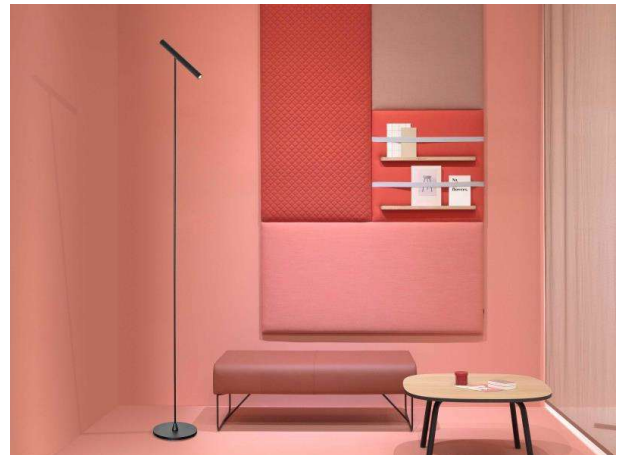

MEYJO F

472-6001960s

MEYJO F FLOOR LAMP made of aluminium, black, similar to RAL 9005, beam 28°, light output direct, mit Betriebsgerät, dimmable Dimmable sensor, IP20

DRAWING

TECHNICAL DETAILS

System perform. [W]	9
Bulb type	LED
Luminous flux [lm]	350
Colour temp. [K]	3000K
CRI	>90
Dimming	Sensor dimmbar
Light output	direct
Beam angle [°]	28°
Voltage [V]	220-240V 50/60Hz
Material	aluminium

Length [mm]	250
Height [mm]	1700
Diameter [mm]	25
IP protection class	IP20
Voltage class	protection cl. II
Net weight [kg]	3,70

LIGHT DISTRIBUTION CURVE

Color lamp	black
RAL	9005
EAN-Number	9010506198997
Lifetime [h]	25 000