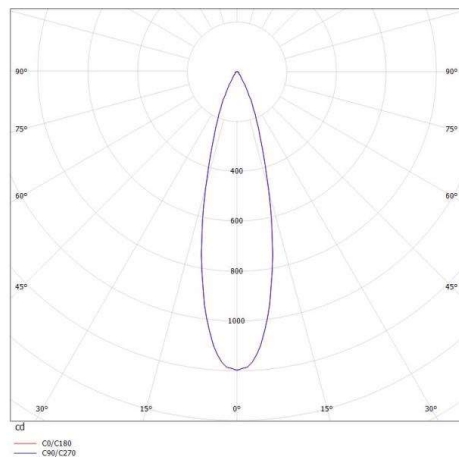

MEYJO F

472-6001960s

MEYJO F FLOOR LAMP made of aluminium, black, similar to RAL 9005, beam 28°, light output direct, mit Betriebsgerät, dimmable Dimmable sensor, IP20

DRAWING

TECHNICAL DETAILS

System perform. [W]	9
Bulb type	LED
Luminous flux [lm]	350
Colour temp. [K]	3000K
CRI	>90
Dimming	Sensor dimmbar
Light output	direct
Beam angle [°]	28°
Voltage [V]	220-240V 50/60Hz
Material	aluminium

Length [mm]	250
Height [mm]	1700
Diameter [mm]	25
IP protection class	IP20
Voltage class	protection cl. II
Net weight [kg]	3,70

LIGHT DISTRIBUTION CURVE

Color lamp	black
RAL	9005
EAN-Number	9010506198997
Lifetime [h]	25 000

The values are rated values. Power and luminous flux are initially subject to a tolerance of +/- 10%. Colour temperature tolerance: +/- 150 K. The values apply to an ambient temperature of 25°C unless otherwise specified.