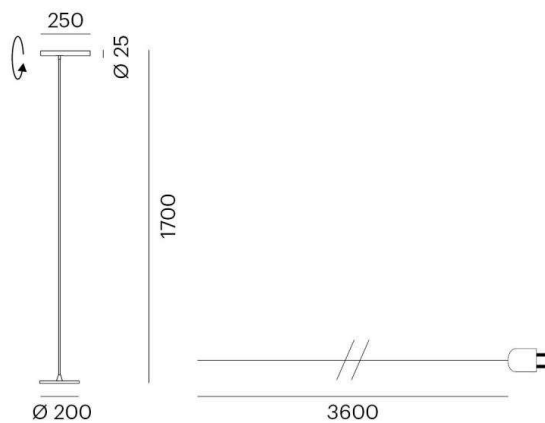

MEYJO F

472-6001960s

MEYJO F FLOOR LAMP made of aluminium, black, similar to RAL 9005, beam 28°, light output direct, mit Betriebsgerät, dimmable Dimmable sensor, IP20

DRAWING

TECHNICAL DETAILS

System perform. [W]	9
Bulb type	LED
Luminous flux [lm]	350
Colour temp. [K]	3000K
CRI	>90
Dimming	Sensor dimmbar
Light output	direct
Beam angle [°]	28°
Voltage [V]	220-240V 50/60Hz
Material	aluminium

Length [mm]	250
Height [mm]	1700
Diameter [mm]	25
IP protection class	IP20
Voltage class	protection cl. II
Net weight [kg]	3,70

LIGHT DISTRIBUTION CURVE

Color lamp	black
RAL	9005
EAN-Number	9010506198997
Lifetime [h]	25 000

The values are rated values. Power and luminous flux are initially subject to a tolerance of +/- 10%. Colour temperature tolerance: +/- 150 K. The values apply to an ambient temperature of 25°C unless otherwise specified.