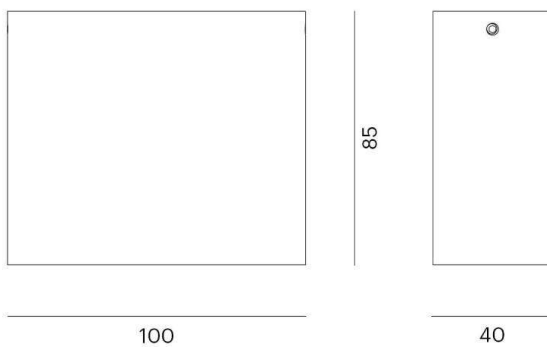

CUT UP

738-20009220

CUT UP SD SURFACE MOUNTED CEILING LUMINAIRE made of aluminium, terra, light output direct, with converter, dimmable not dimmable, IP20

DRAWING

TECHNICAL DETAILS

System perform. [W]	10
Bulb type	LED
Luminous flux [lm]	410
Colour temp. [K]	3000K
CRI	>90
Converter	with converter
Dimming	nicht dimmbar
Light output	direct
Voltage [V]	220-240V 50/60Hz
Material	aluminium
Length [mm]	100
Width [mm]	40
Height [mm]	85
IP protection class	IP20
Voltage class	protection cl. I
Net weight [kg]	0,30
Color lamp	terra
EAN-Number	9010506165111
Lifetime [h]	25 000

LIGHT DISTRIBUTION CURVE

The values are rated values. Power and luminous flux are initially subject to a tolerance of +/- 10%. Colour temperature tolerance: +/- 150 K. The values apply to an ambient temperature of 25°C unless otherwise specified.