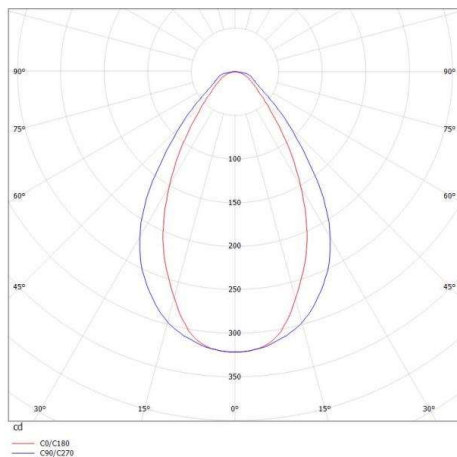

CUT UP

738-20009220

CUT UP SD SURFACE MOUNTED CEILING LUMINAIRE made of aluminium, terra, light output direct, with converter, dimmable not dimmable, IP20

DRAWING

TECHNICAL DETAILS

System perform. [W]	10
Bulb type	LED
Luminous flux [lm]	410
Colour temp. [K]	3000K
CRI	>90
Converter	with converter
Dimming	nicht dimmbar
Light output	direct
Voltage [V]	220-240V 50/60Hz
Material	aluminium
Length [mm]	100
Width [mm]	40
Height [mm]	85
IP protection class	IP20
Voltage class	protection cl. I
Net weight [kg]	0,30
Color lamp	terra
EAN-Number	9010506165111
Lifetime [h]	25 000

LIGHT DISTRIBUTION CURVE

The values are rated values. Power and luminous flux are initially subject to a tolerance of +/- 10%. Colour temperature tolerance: +/- 150 K. The values apply to an ambient temperature of 25°C unless otherwise specified.