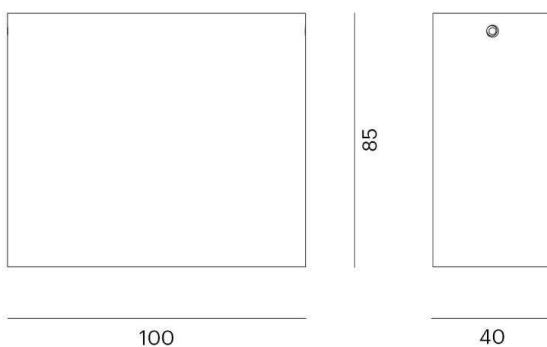

CUT UP

738-20009550

CUT UP SD SURFACE MOUNTED CEILING LUMINAIRE made of aluminium, white, similar to RAL 9003, light output direct, with converter, dimmable not dimmable, IP20

DRAWING

TECHNICAL DETAILS

| | |
|---------------------|------------------|
| System perform. [W] | 10 |
| Bulb type | LED |
| Luminous flux [lm] | 410 |
| Colour temp. [K] | 3000K |
| CRI | >90 |
| Converter | with converter |
| Dimming | nicht dimmbar |
| Light output | direct |
| Voltage [V] | 220-240V 50/60Hz |
| Material | aluminium |

| | |
|---------------------|------------------|
| Length [mm] | 100 |
| Width [mm] | 40 |
| Height [mm] | 85 |
| IP protection class | IP20 |
| Voltage class | protection cl. I |
| Net weight [kg] | 0,33 |

LIGHT DISTRIBUTION CURVE

| | |
|--------------|---------------|
| Color lamp | white |
| RAL | 9003 |
| EAN-Number | 9010506141320 |
| Lifetime [h] | 25 000 |

The values are rated values. Power and luminous flux are initially subject to a tolerance of +/- 10%. Colour temperature tolerance: +/- 150 K. The values apply to an ambient temperature of 25°C unless otherwise specified.