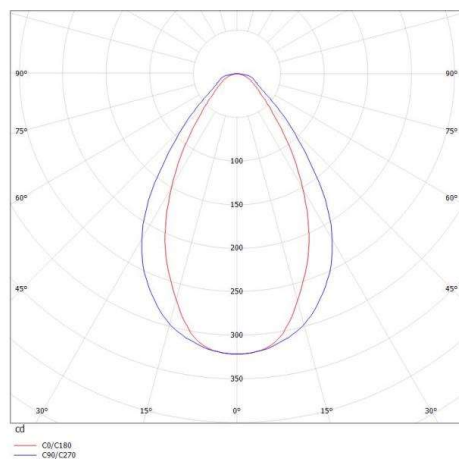

CUT UP

738-20009550

CUT UP SD SURFACE MOUNTED CEILING LUMINAIRE made of aluminium, white, similar to RAL 9003, light output direct, with converter, dimmable not dimmable, IP20

DRAWING

TECHNICAL DETAILS

| | |
|---------------------|------------------|
| System perform. [W] | 10 |
| Bulb type | LED |
| Luminous flux [lm] | 410 |
| Colour temp. [K] | 3000K |
| CRI | >90 |
| Converter | with converter |
| Dimming | nicht dimmbar |
| Light output | direct |
| Voltage [V] | 220-240V 50/60Hz |
| Material | aluminium |

| | |
|---------------------|------------------|
| Length [mm] | 100 |
| Width [mm] | 40 |
| Height [mm] | 85 |
| IP protection class | IP20 |
| Voltage class | protection cl. I |
| Net weight [kg] | 0,33 |

LIGHT DISTRIBUTION CURVE

| | |
|--------------|---------------|
| Color lamp | white |
| RAL | 9003 |
| EAN-Number | 9010506141320 |
| Lifetime [h] | 25 000 |

The values are rated values. Power and luminous flux are initially subject to a tolerance of +/- 10%. Colour temperature tolerance: +/- 150 K. The values apply to an ambient temperature of 25°C unless otherwise specified.